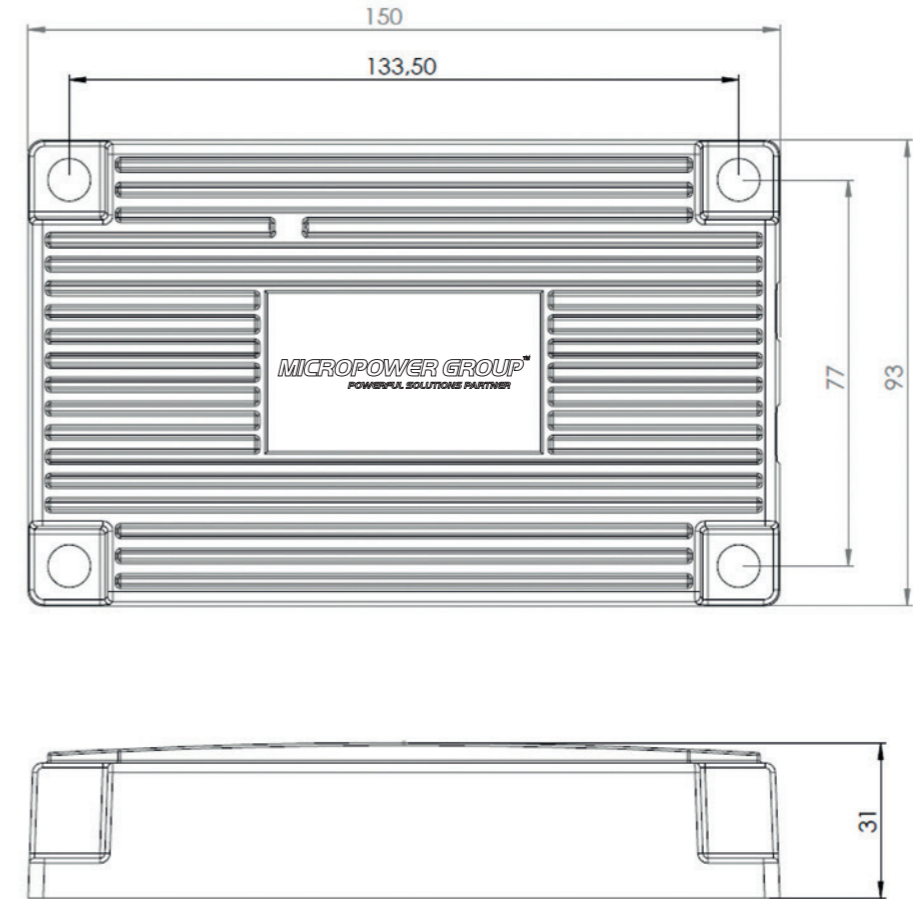

DC/DC CONVERTER WITH IP67

– with latest switching technology

- Wide range of models
- High efficiency >96%
- Overheating protection
- Polarity protection
- Current limited
- Short-circuit protection
- Waterproof
- Easy to install
- Small and compact
- Aluminum housing
- IP67 classified
- Approved for outdoor use

About the product

Micropower DC-DC converter is designed with the latest switching technology in DC to DC conversion, resulting with an efficiency above 96%. This brings a cool running product with minimal powerloss.

The internal electronics is protected against wrong polarization and short-circuit which prevents damage to the device by misuse.

Micropower's waterproof DC-DC converters includes both regular DC-DC converters and DC-DC chargers. All models are IP67 classified, waterproof and very shock resistant. The aluminum housing makes the unit perfect for installation in harsh environments.

All models comes with cables for input and output connections, as well as a cable for ON/OFF function.

Specifications

	ISOLATED								NON ISOLATED	
MODEL	48-24	48-12	24-24	24-12	12-24	12-24	24-12	80-12	80-24	24-12
ARTICLE NUMBER	0060323IP	0060322IP	0060324IP	0060321IP	0060316IP	0060317IP	0060312IP	0060328IP	0060329IP	0060363IP
INPUT	36-65V	36-65V	18-32V	18-32V	9-36V	9-36V	18-32V	60-110V	60-110V	18-36V
OUTPUT	24,5V	13,5V	24V	13,5V	12V	24V	12V	13,5V	24V	13,5V
POWER	400W	400W	400W	400W	200W	200W	200W	400W	400W	380W
EFFICIENCY	>96%	>96%	>96%	>96%	>96%	>96%	>96%	>96%	>96%	>96%
HOUSING	IP67	IP67	IP67	IP67	IP67	IP67	IP67	IP67	IP67	IP67
WEIGHT	820g	820g	820g	820g	820g	820g	820g	820g	820g	820g
CABLE CONNECTION -IN	2.5mm2/50cm	2.5mm2/50cm	2.5mm2/50cm	2.5mm2/50cm	2.5mm2/50cm	2.5mm2/50cm	2.5mm2/50cm	2.5mm2/50cm	2.5mm2/50cm	2.5mm2/50cm
CABLE CONNECTION -UT	4mm2/50cm	6mm2/50cm	2.5mm2/50cm	6mm2/50cm	2.5mm2/50cm	2.5mm2/50cm	2.5mm2/50cm	6mm2/50cm	4mm2/50cm	6mm2/50cm